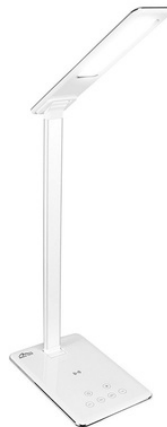

**WIRELESS CHARGING LAMP
MT221**

LED energy saving desk lamp (white color) with Qi wireless charger built in, 2 light color, 9 brightness levels, touch controll

[MORE >](#)