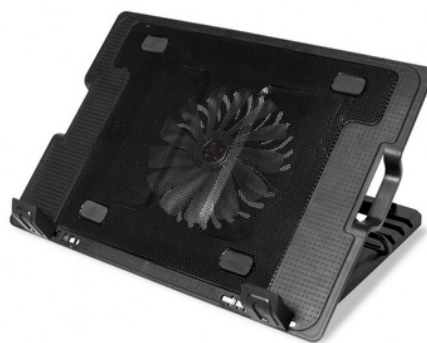

[MORE >](#)

AIR DUSTER
MT2607

Compressed air in spray for removing dust and dirt from inaccessible areas of office equipment, 400ml

[MORE >](#)

LCD CLEANER
MT2609

Highly effective cleaner to use on plasma/LCD monitor, notebook, PDA, cellular phones screens and others, 100ml

[MORE >](#)

LCD CLEANING FOAM
MT2610

Foam for cleaning crystal displays in laptops, palmtops and screens, 200 ml

[MORE >](#)

HEAT BUSTER 2
MT2656

Cooling pad for max. 15,6" mobile computers, big and silent fan with 16cm diameter, 2 angles, pass-thru USB port, manual switch

[MORE >](#)

HEAT BUSTER 4
MT2658

Advanced cooling pad/support for max. 15,6" mobile computers, big and silent fan with 18cm diameter, adjustable angle in 5 steps, pass-thru USB port, manual switch

[MORE >](#)