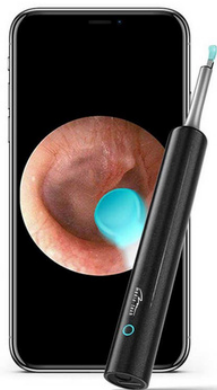

Multi USB-C HUB, RJ45 LAN (1 Gb/s), HDMI 4K port, 3xUSB-A 3.0, 1xUSB-C PD, SD & micro SD MEMORY card reader

[MORE >](#)

HOLDERS / RINGLIGHTS / TRIPODS

SPIDER MOBILE HOLDER MT5540

Multiuse & flexible DIY holder for tablets, smartphones and others

[MORE >](#)

2IN1 SELFIE TRIPOD MT5542

2 in 1 selfie stick & desk tripod, incl. bluetooth remote control for Android 7.0 and iOS 5.0 and above

[MORE >](#)

SMART OTOGUARD MT4104

2 in 1 Safe Cleaner + Electronic
Otoscope & Ear and Nose